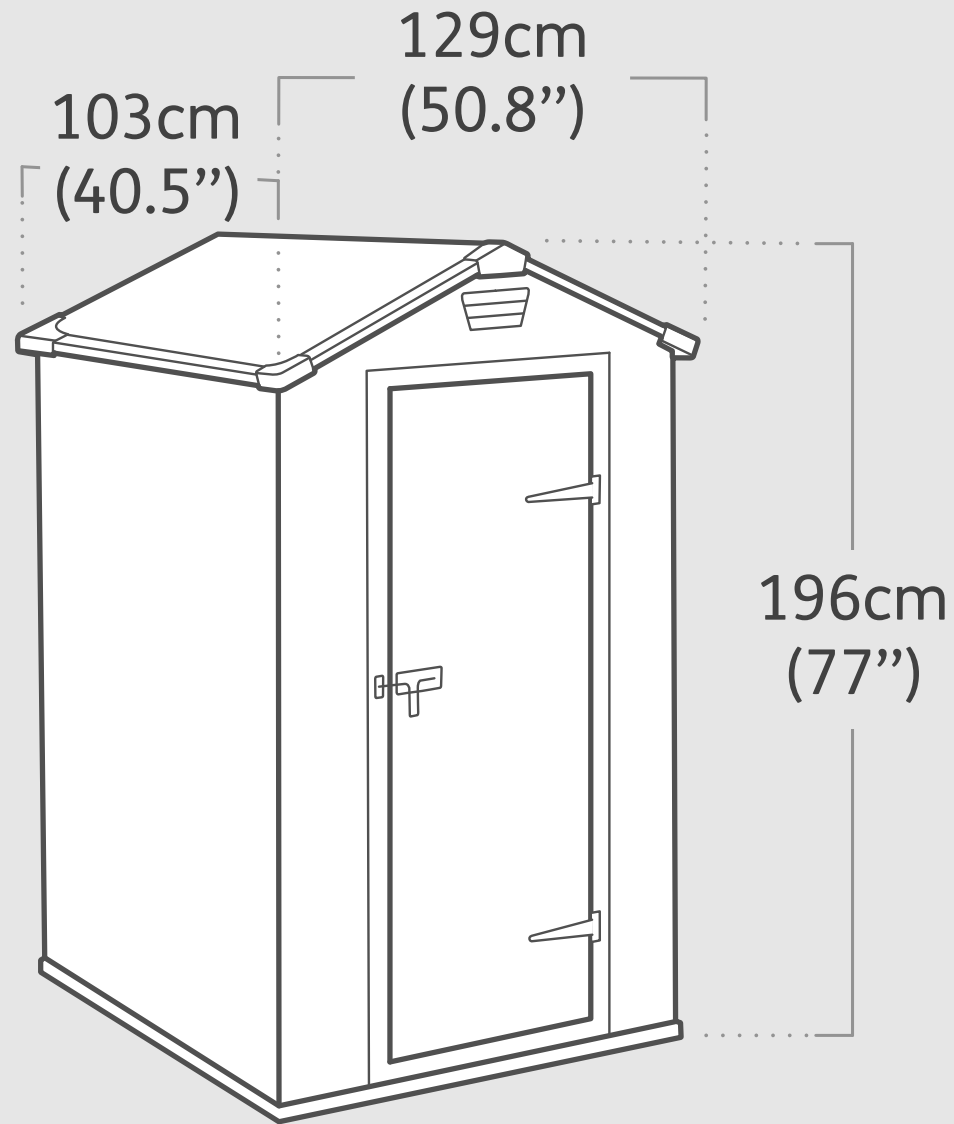

Manor 4x3

Product Dimensions

Interior Dimensions (WxDxH) : 111x88x193 cm | 43.5"x34.5"x76"